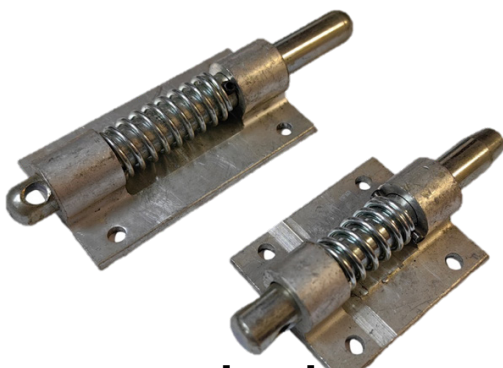

Spring Bolts

Activated Hinge
Pin size: 4mm
Body size: 32x26mm
SB4

Activated Hinge
Pin size: 5mm
Total length: 68mm
SB5

Plastic Spring Bolt
Pin size: 10mm
Body size: 50x40mm
SB10P-1

Spring Bolt Flat
Pin size: 8mm
Body size: 62x50mm
SB8

Small Spring Bolt
Pin size: 10mm
Body size: 64x31mm
SB10

Stainless Steel Spring Bolts - 304
Small Large
Pin size: 8mm. 10mm
Body size: 70mm. 95mm
SB-SS02 SB-SS01

Medium Spring Bolt
Pin size: 12mm
Body size: 74x40mm
Steel: SB12M
S/Steel: SB12-SS

Large Spring Bolt
Pin size: 12mm
Body size: 115x40mm
SB12-A

X-Large Spring Bolt
Pin size: 12mm
Body size: 120x40mm
SB12-B

Spring Catch - Aluminium
Large 70x40mm
SC10L
Small 49x40mm
SC10S

Tailgate Latch - Tapered
Pin size: 18x12mm
Body size: 67x48mm
SCB

Tailgate Slam Lock Bar
Pin size: 8mm
Body size: 67x55mm
SCA