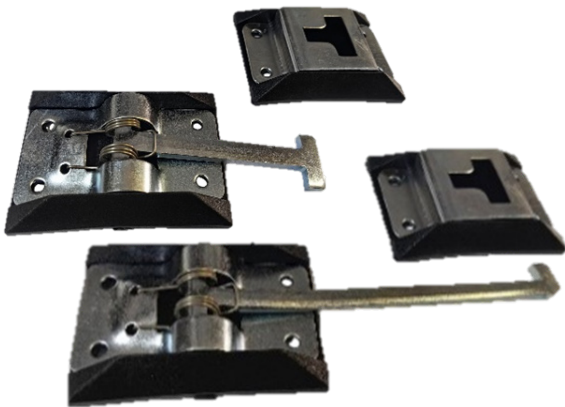

Truck Door Accessories

Rubber Door Stops

**Size: 40x50xM10
09-DS01**

**50x84xM10
09-DS02**

**Rubber Door Retainer
Spear and Socket
09-DR05**

**Plastic Door Retainer
Spring Catch
09-DR07A**

T-Bar Door Retainer

Short 09-DR12

Long 09-DR13

**Dock Fender Rubber
110x105mm h
RD09**

**J Rubber 28mm
Container Door Seal
RJ01**

**Container Lock Set 22mm
Mini Set. L14
Large. L15
Seperate parts available on
request**