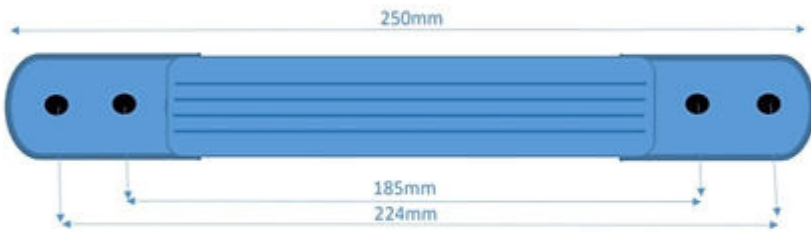

Grab Handles

**Plastic Short 4-hole Handle
HAN-011**

**Plastic Long 4-hole Handle
HAN-013**

**Plastic Long 2-hole Handle
HAN-008**

**Plastic Mini Handle
HAN-021**

**Steel Die-Cast Handle
HC06**

Carry Handles

HD Steel Carry Handle
105x102mm
HW01

Narrow Spring Loaded Handle
140x40mm
HC02

Spring Loaded Handle
100x55mm
HC03

Recessed Spring Loaded Handle
147x110mm
HC04

Webbing Strap Handle - Round
125mm Handle
HW02

Jurgens Grab Handle
80x60mm
HAN-JUR