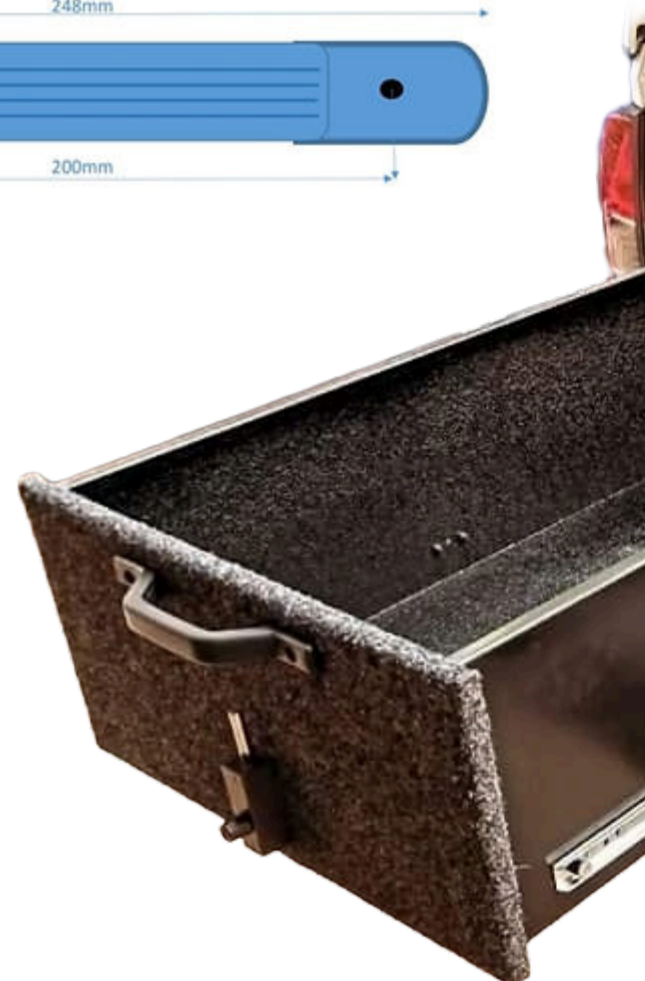

Grab Handles

**Plastic Short 4-hole Handle
HAN-011**

**Plastic Long 4-hole Handle
HAN-013**

**Plastic Long 2-hole Handle
HAN-008**

**Plastic Mini Handle
HAN-021**

**Steel Die-Cast Handle
HC06**

Carry Handles

HD Steel Carry Handle
105x102mm
HW01

Narrow Spring Loaded Handle
140x40mm
HC02

Spring Loaded Handle
100x55mm
HC03

Recessed Spring Loaded Handle
147x110mm
HC04

Webbing Strap Handle - Round
125mm Handle
HW02

Jurgens Grab Handle
80x60mm
HAN-JUR