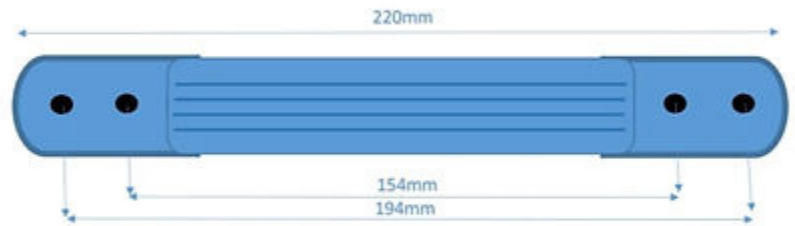

Grab Handles

**Plastic Short 4-hole Handle
HAN-011**

**Plastic Long 4-hole Handle
HAN-013**

**Plastic Long 2-hole Handle
HAN-008**

**Plastic Mini Handle
HAN-021**

**Steel Die-Cast Handle
HC06**

Carry Handles

HD Steel Carry Handle
105x102mm
HW01

Narrow Spring Loaded Handle
140x40mm
HC02

Spring Loaded Handle
100x55mm
HC03

Recessed Spring Loaded Handle
147x110mm
HC04

Webbing Strap Handle - Round
125mm Handle
HW02

Jurgens Grab Handle
80x60mm
HAN-JUR