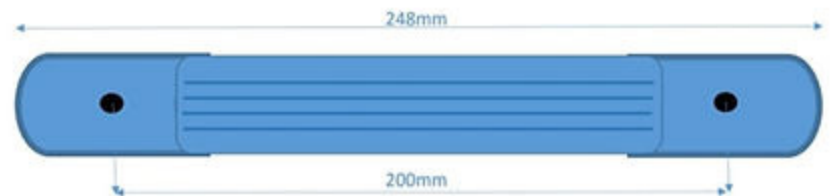

Grab Handles

**Plastic Short 4-hole Handle
HAN-011**

**Plastic Long 4-hole Handle
HAN-013**

**Plastic Long 2-hole Handle
HAN-008**

**Plastic Mini Handle
HAN-021**

**Steel Die-Cast Handle
HC06**

Carry Handles

HD Steel Carry Handle
105x102mm
HW01

Narrow Spring Loaded Handle
140x40mm
HC02

Spring Loaded Handle
100x55mm
HC03

Recessed Spring Loaded Handle
147x110mm
HC04

Webbing Strap Handle - Round
125mm Handle
HW02