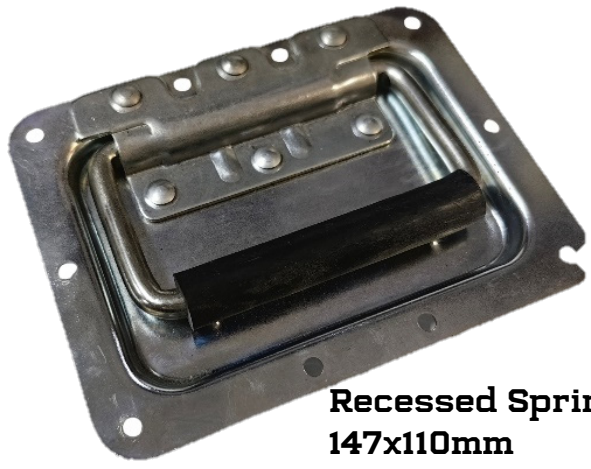

Grab Handles

**Plastic Short 4-hole Handle
HAN-011**

**Plastic Long 4-hole Handle
HAN-013**

**Plastic Long 2-hole Handle
HAN-008**

**Plastic Mini Handle
HAN-021**

**Steel Die-Cast Handle
HC06**

Carry Handles

HD Steel Carry Handle
105x102mm
HW01

Narrow Spring Loaded Handle
140x40mm
HC02

Spring Loaded Handle
100x55mm
HC03

Recessed Spring Loaded Handle
147x110mm
HC04

Webbing Strap Handle - Round
125mm Handle
HW02

Jurgens Grab Handle
80x60mm
HAN-JUR