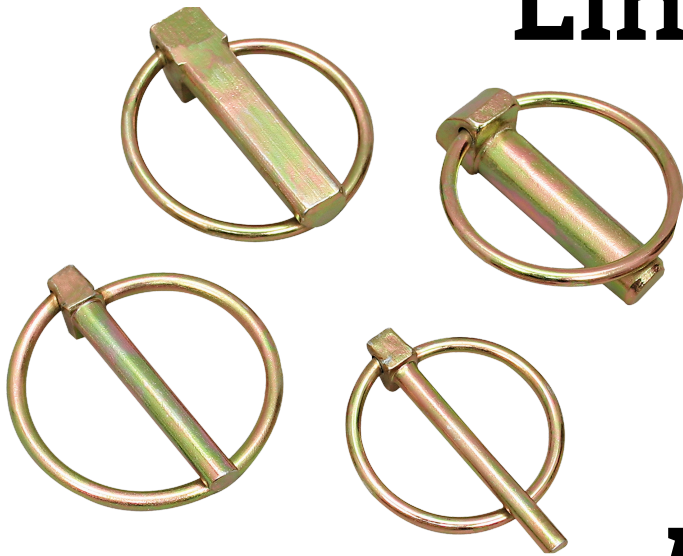

Retaining Cotter Pins

Single Loop

2mm	10-SL2
3mm	10-SL3
4mm	10-SL4
6mm	10-SL6
8mm	10-SL8

Double Loop

2mm	10-DL2
3mm	10-DL3
4mm	10-DL4
6mm	10-DL6
8mm	10-DL8

Linch Pins/ Safety Clips

M4.5	10-SC4
M6	10-SC6
M8	10-SC8
M10	10-SC10
M11	10-SC11

Anti-Loose Fasteners

AL-LM12-P Long Thread M12 X 75
 AL-SM12-P Short Thread M12 X 20
 AL-WM12-P Weld-on Type

AL-LM8-P Long Thread M8 X 35
 AL-SM8-P Short Thread M8 X 16
 AL-WM8-P Weld-on Type

Stainless Steel

M8 Long Thread AL-LM8-SS
 M8 Short Thread AL-SM8-SS
 M8 Weld-on AL-LWM8-SS

M12 Long Thread AL-LM12-SS
 M12 Short Thread AL-SM12-SS
 M12 Weld-on AL-WM12-SS

Anti Loose Bracket
 AL- B01