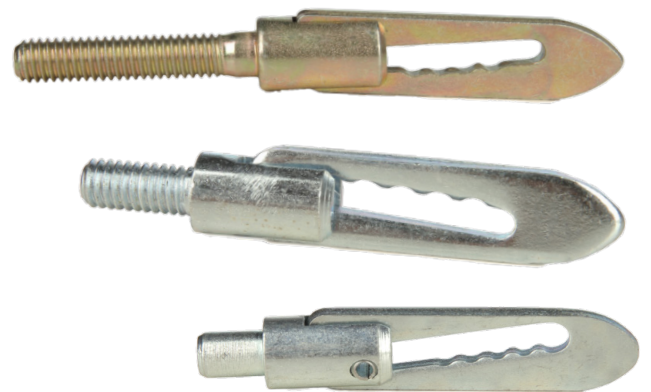

Retaining Cotter Pins

Single Loop

2mm	10-SL2
3mm	10-SL3
4mm	10-SL4
6mm	10-SL6
8mm	10-SL8

Double Loop

2mm	10-DL2
3mm	10-DL3
4mm	10-DL4
6mm	10-DL6
8mm	10-DL8

Linch Pins/ Safety Clips

M4.5	10-SC4
M6	10-SC6
M8	10-SC8
M10	10-SC10
M11	10-SC11

Anti-Loose Fasteners

AL-LM12-P Long Thread M12 X 75
 AL-SM12-P Short Thread M12 X 20
 AL-WM12-P Weld-on Type

AL-LM8-P Long Thread M8 X 35
 AL-SM8-P Short Thread M8 X 16
 AL-WM8-P Weld-on Type

Stainless Steel

M8 Long Thread AL-LM8-SS
 M8 Short Thread AL-SM8-SS
 M8 Weld-on AL-LWM8-SS

M12 Long Thread AL-LM12-SS
 M12 Short Thread AL-SM12-SS
 M12 Weld-on AL-WM12-SS

Anti Loose Bracket
 AL- B01