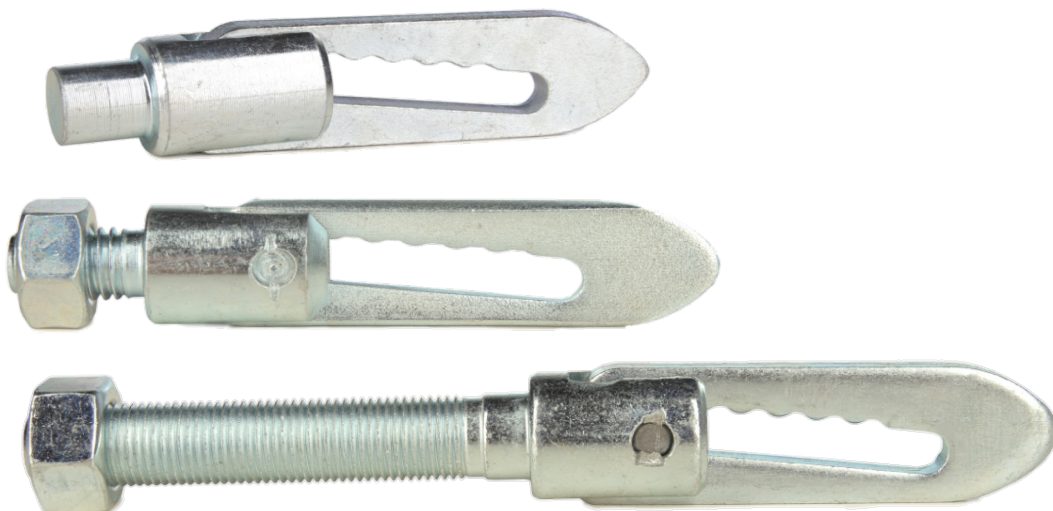

Retaining Cotter Pins

Single Loop

2mm	10-SL2
3mm	10-SL3
4mm	10-SL4
6mm	10-SL6
8mm	10-SL8

Double Loop

2mm	10-DL2
3mm	10-DL3
4mm	10-DL4
6mm	10-DL6
8mm	10-DL8

Linch Pins/ Safety Clips

M4.5	10-SC4
M6	10-SC6
M8	10-SC8
M10	10-SC10
M11	10-SC11

Anti-Loose Fasteners

AL-LM12-P Long Thread M12 X 75
 AL-SM12-P Short Thread M12 X 20
 AL-WM12-P Weld-on Type

AL-LM8-P Long Thread M8 X 35
 AL-SM8-P Short Thread M8 X 16
 AL-WM8-P Weld-on Type

Stainless Steel

M8 Long Thread AL-LM8-SS
 M8 Short Thread AL-SM8-SS
 M8 Weld-on AL-LWM8-SS

M12 Long Thread AL-LM12-SS
 M12 Short Thread AL-SM12-SS
 M12 Weld-on AL-WM12-SS

Anti Loose Bracket
 AL- B01